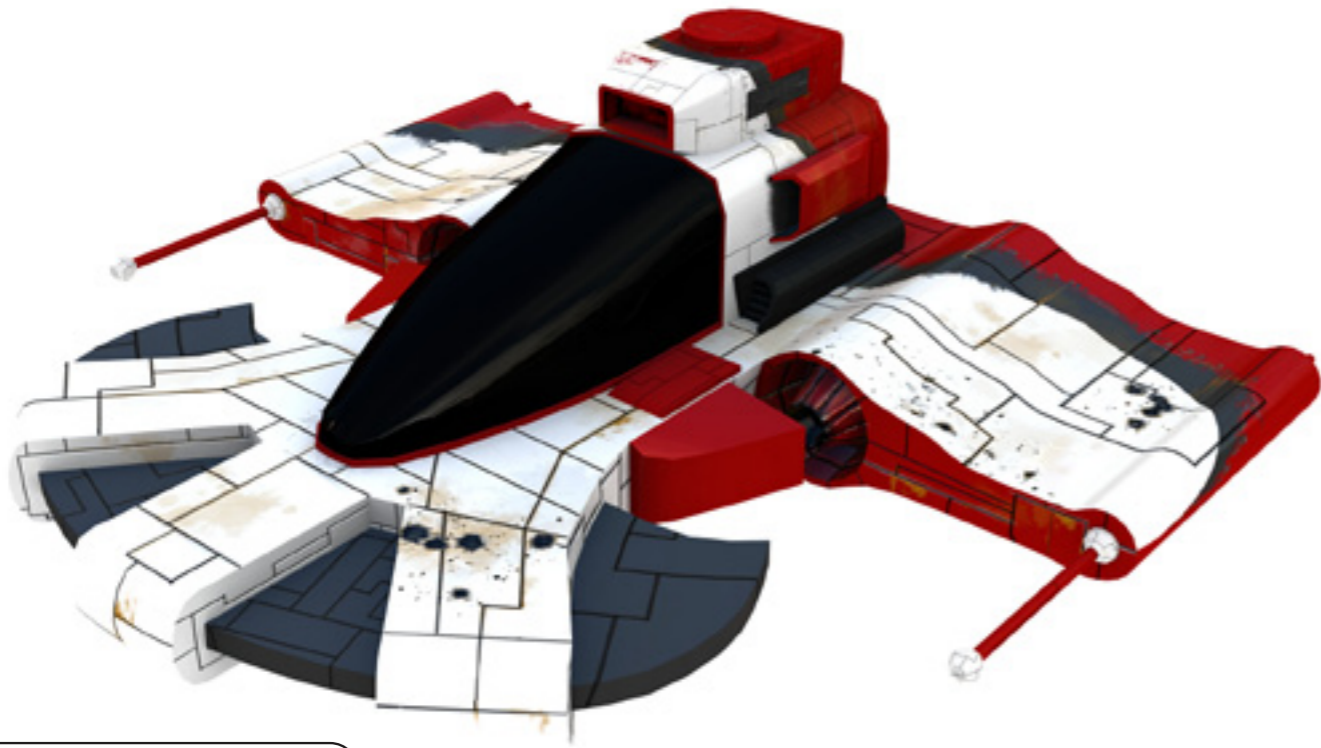

The dark beings are mysterious elders from a dark planet that come to Bukha and steal the energetic core of the planet. Nobody knows the reasons behind their actions.

MRS-018

Model: MRS-018
Space flight ship
Max capacity: One passenger

BUKHA TAXI

Model: BTV-001
Bukha atmospheric transport vehicle
Max capacity: Two passengers

MRS-102

Model: MRS-102
Space assault ship
Max capacity: One passenger

MRS-103

Model: MRS-103
Space armored ship
Max capacity: Two passengers