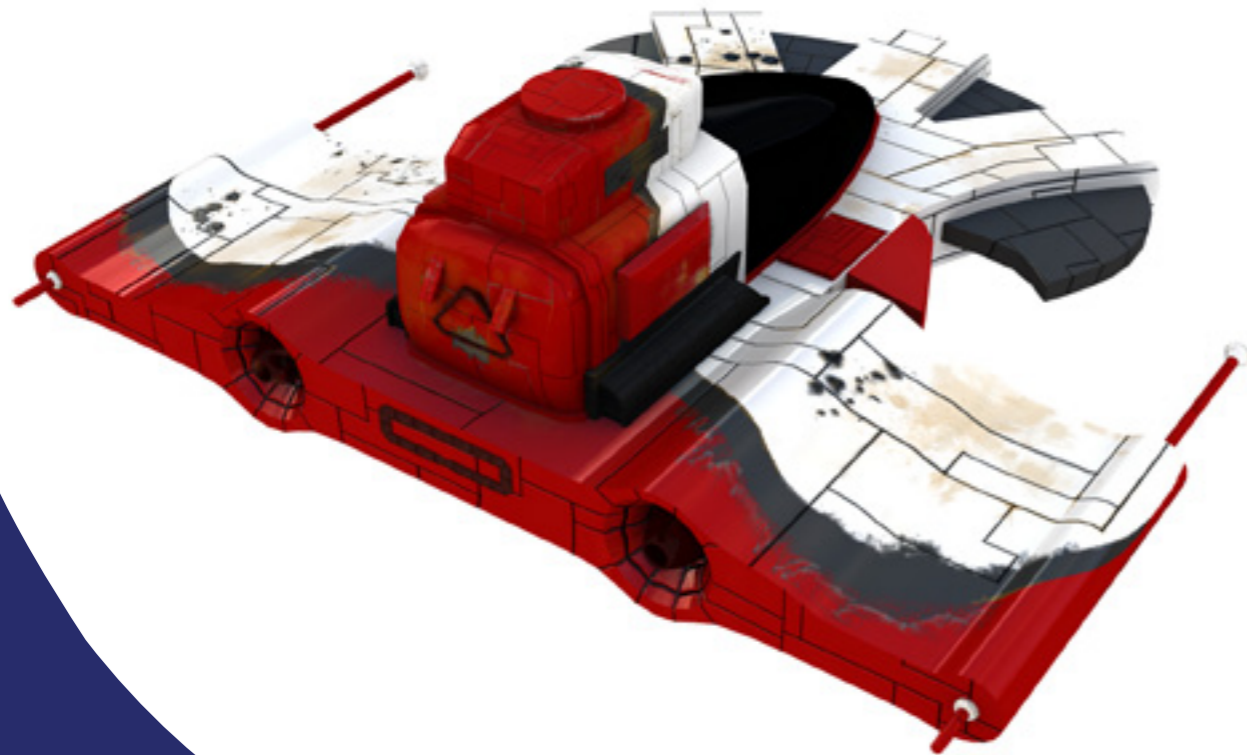

BUKHA'S MAYOR

The mayor of Bukha is an unfair alien that is trying to pull out all the neighbors from Bukha to prevent the planet destruction, without taking care of them.

SANDWORM

This huge sandworm lives in many desert planets. It uses the tiny worm in its forehead like a bait to trap his preys.

BUKHA TAXI

Model: BTV-001
Bukha atmospheric transport vehicle
Max capacity: Two passengers

MRS-102

Model: MRS-102
Space assault ship
Max capacity: One passenger

MRS-103

Model: MRS-103
Space armored ship
Max capacity: Two passengers