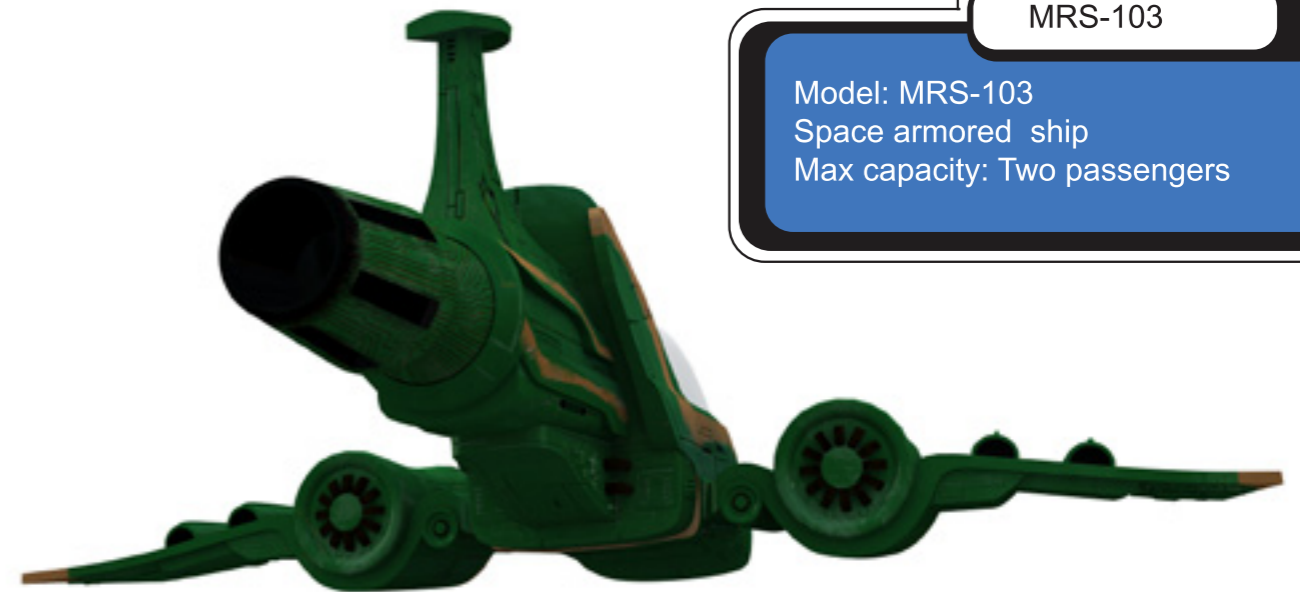

BUKHA TAXI

Model: BTV-001
Bukha atmospheric transport vehicle
Max capacity: Two passengers

MRS-102

Model: MRS-102
Space assault ship
Max capacity: One passenger

MRS-103

Model: MRS-103
Space armored ship
Max capacity: Two passengers